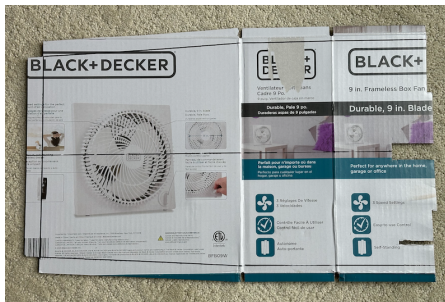

SUB-SCALE DRAWING

UNIVERSAL FILTER BOX BACK & BOTTOM
 BLACK & DECKER 9 IN. FRAMELESS BOX FAN (BFB09W)

MEASURE FROM FOLD MIDPOINT
 LAY OUT LINE MARKINGS

CUT OUTER PERIMETER

USE WITH 3
 10 x 10"
 MERV 13
 FILTERS