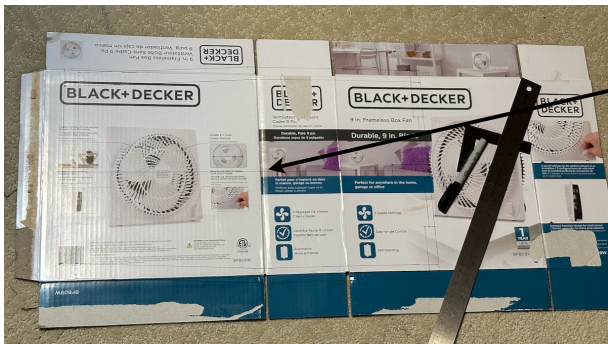

SUB-SCALE DRAWING

UNIVERSAL FILTER BOX BACK & BOTTOM
 BLACK & DECKER 9 IN. FRAMELESS BOX FAN (BFB09W)

MEASURE FROM FOLD MIDPOINT
 LAY OUT LINE MARKINGS

CUT OUTER PERIMETER

USE WITH 3
 10 x 10"
 MERV 13
 FILTERS