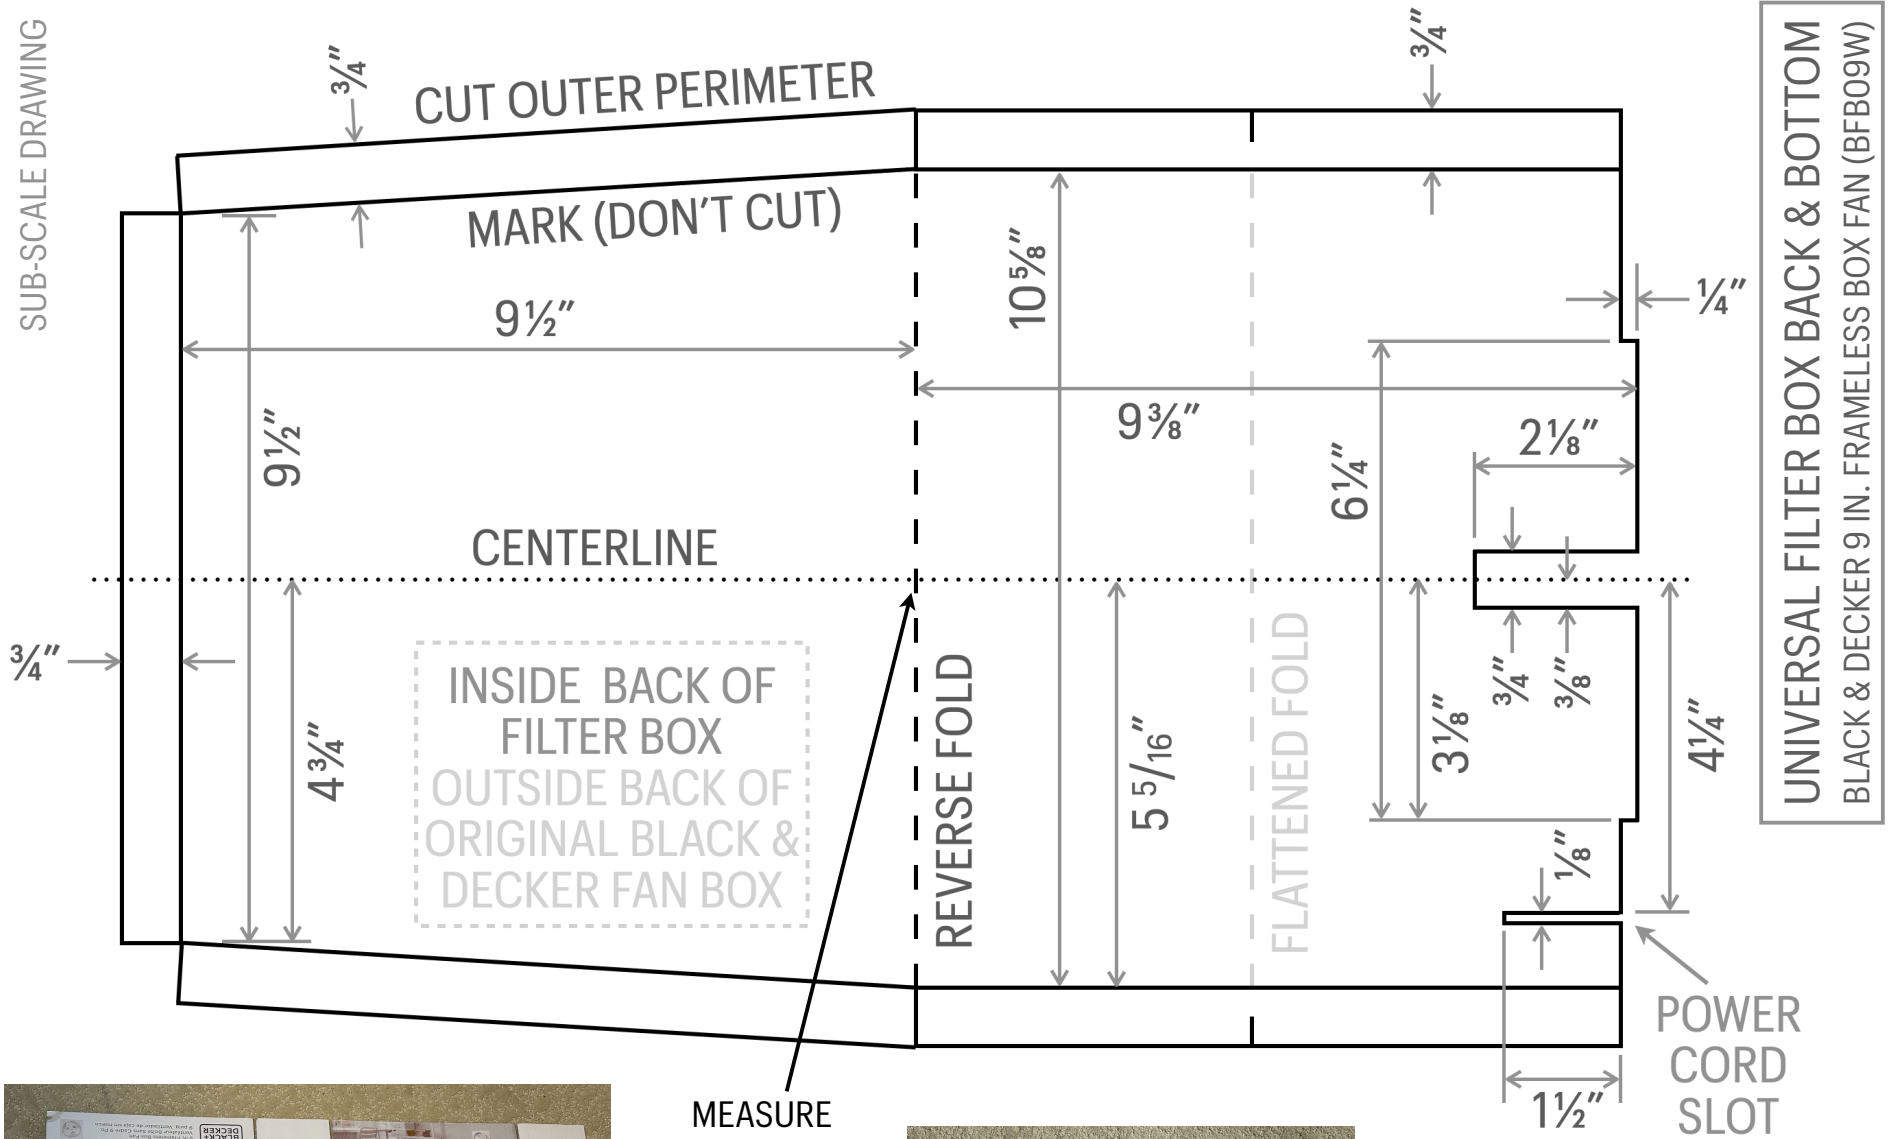

SUB-SCALE DRAWING

UNIVERSAL FILTER BOX BACK & BOTTOM
 BLACK & DECKER 9 IN. FRAMELESS BOX FAN (BFB09W)

MEASURE FROM FOLD MIDPOINT
 LAY OUT LINE MARKINGS

CUT OUTER PERIMETER

USE WITH 3
 10 x 10"
 MERV 13
 FILTERS