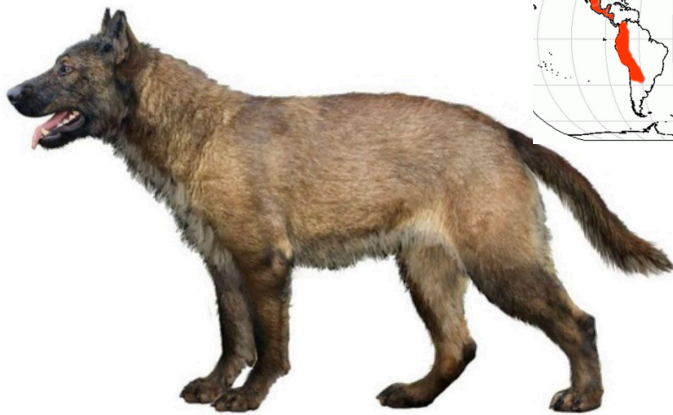

Dire Wolf *Aenocyon Dirus*

Height: 2ft 7in at shoulder **Weight:** up to 150 lbs

Slightly larger and more robust than modern grey wolves, the dire wolf was a canid carnivore that once roamed Arkansas and many of the lower 48 states, as well as further south into Central and South America.

Status: Extinct **Last Seen:** about 13,000 years ago

Giant Short-Faced Bear *Arctodus Simus*

Height: up to 6ft at shoulder **Weight:** up to 2,250 lbs

Once common in the Ozarks, the short-faced bear was the largest and most powerful land predator in North America. Taller than modern bears, with longer limbs and forward facing toes, it is believed this bear was built to chase its prey to exhaustion, running up to 40mph. Reared up onto its hind legs, it stood up to 12 feet tall and likely preyed on large herbivores like ground sloths, horses, and bison.

Status: Extinct **Last Seen:** about 11,000 years ago