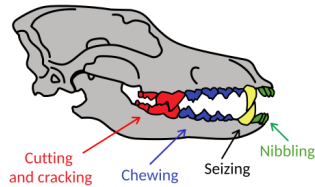

Dire Wolf *Aenocyon Dirus*

Height: 2ft 7in at shoulder **Weight:** up to 150 lbs

Slightly larger and more robust than modern grey wolves, the dire wolf was a canid carnivore that once roamed Arkansas and many of the lower 48 states, as well as further south into Central and South America.

Status: Extinct **Last Seen:** about 13,000 years ago

Giant Short-Faced Bear *Arctodus Simus*

Height: up to 6ft at shoulder **Weight:** up to 2,250 lbs

Once common in the Ozarks, the short-faced bear was the largest and most powerful land predator in North America. Taller than modern bears, with longer limbs and forward facing toes, it is believed this bear was built to chase its prey to exhaustion, running up to 40mph. Reared up onto its hind legs, it stood up to 12 feet tall and likely preyed on large herbivores like ground sloths, horses, and bison.