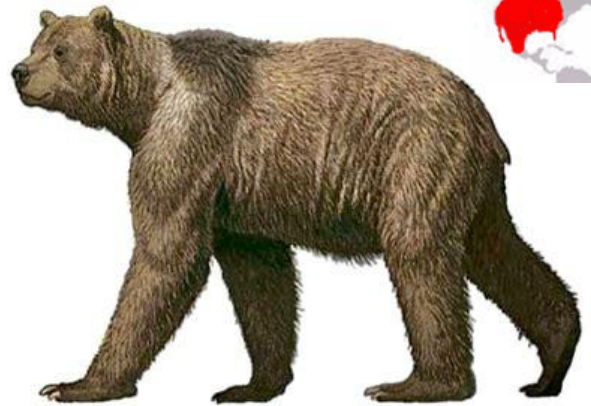

Dire Wolf *Aenocyon Dirus*

Height: 2ft 7in at shoulder **Weight:** up to 150 lbs

Slightly larger and more robust than modern grey wolves, the dire wolf was a canid carnivore that once roamed Arkansas and many of the lower 48 states, as well as further south into Central and South America.

Status: Extinct **Last Seen:** about 13,000 years ago

Giant Short-Faced Bear *Arctodus Simus*

Height: up to 6ft at shoulder **Weight:** up to 2,250 lbs

Once common in the Ozarks, the short-faced bear was the largest and most powerful land predator in North America. Taller than modern bears, with longer limbs and forward facing toes, it is believed this bear was built to chase its prey to exhaustion, running up to 40mph. Reared up onto its hind legs, it stood up to 12 feet tall and likely preyed on large herbivores like ground sloths, horses, and bison.

Status: Extinct **Last Seen:** about 11,000 years ago