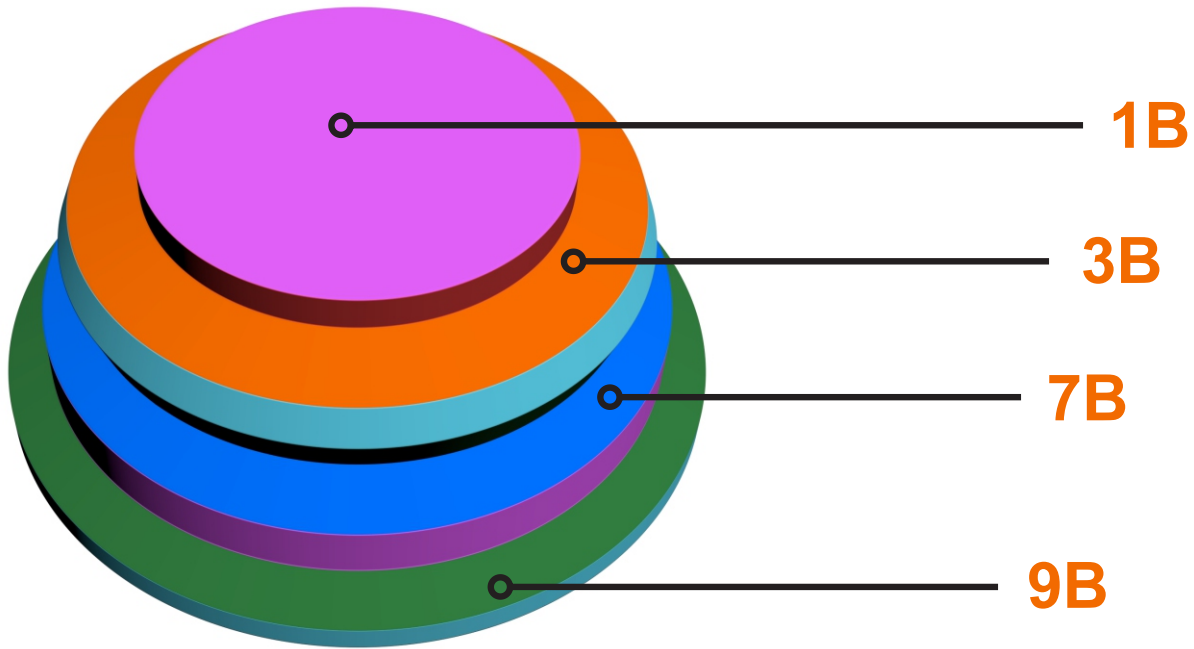

Top

Middle

Bottom

2-3-4-5 Identical parts

7-8-9-10

15-16-17-18

23-24-25-26

27

29

28

1

11-12-13-14

19-20-21-22

6

30

With the original height scale.
 Top section 300 mm
 Middle section 270 mm
 Bottom section 130 mm

Scale Sculptures

The size of the sculpture depends on the chosen format, with the original format being A4/Letter.

Format	Size
Original A4	100%
A3	140%
A2	200%
A1	280%
A0	400%