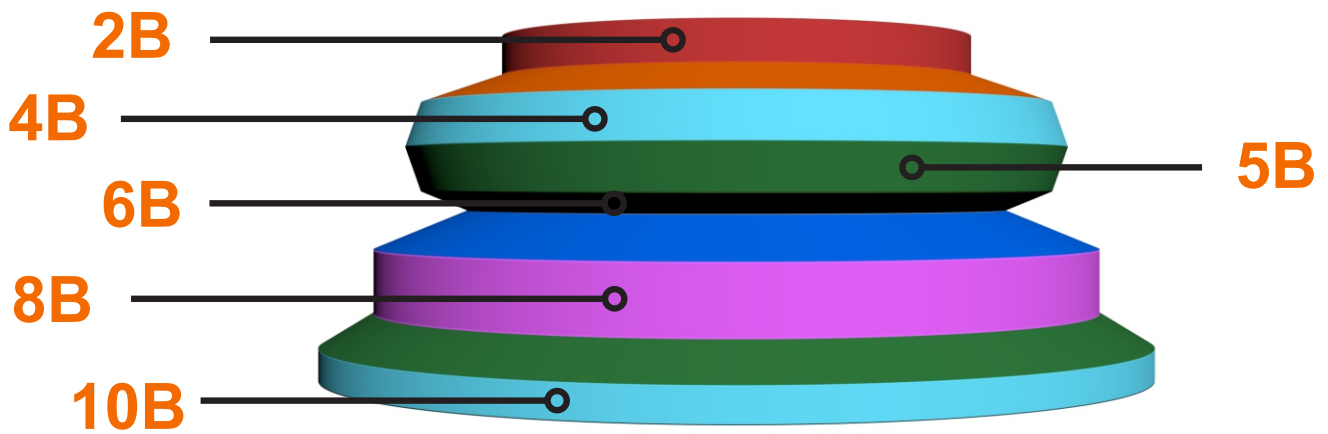

Top

Middle

Bottom

2-3-4-5 Identical parts

7-8-9-10

15-16-17-18

23-24-25-26

27

29

28

1

11-12-13-14

19-20-21-22

6

30

With the original height scale.
 Top section 300 mm
 Middle section 270 mm
 Bottom section 130 mm

Scale Sculptures

The size of the sculpture depends on the chosen format, with the original format being A4/Letter.

Format	Size
Original A4	100%
A3	140%
A2	200%
A1	280%
A0	400%