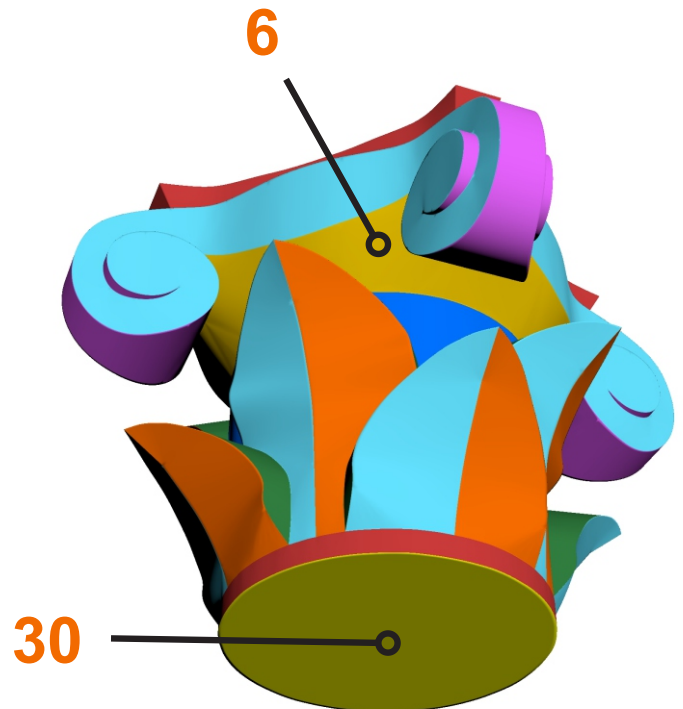

Top

Middle

Bottom

2-3-4-5 Identical parts

7-8-9-10

15-16-17-18

23-24-25-26

27

29

28

1

11-12-13-14

19-20-21-22

6

30

With the original height scale.
 Top section 300 mm
 Middle section 270 mm
 Bottom section 130 mm

Scale Sculptures

The size of the sculpture depends on the chosen format, with the original format being A4/Letter.

Format	Size
Original A4	100%
A3	140%
A2	200%
A1	280%
A0	400%