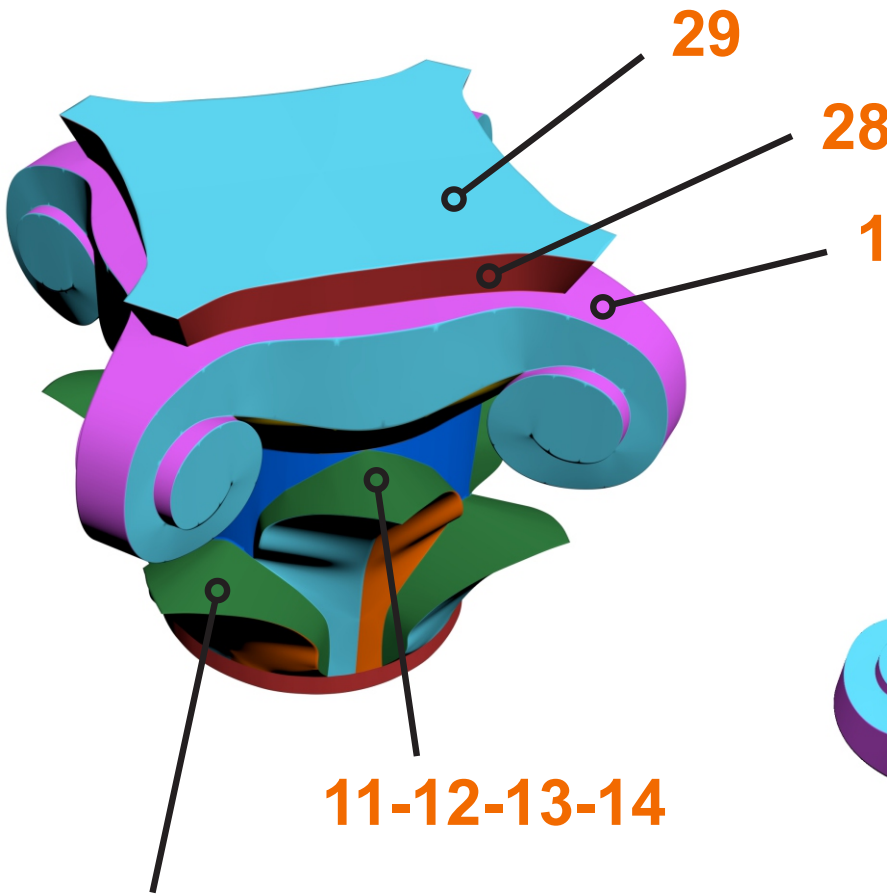

Top

Middle

Bottom

2-3-4-5 Identical parts

7-8-9-10

15-16-17-18

23-24-25-26

27

29

28

1

11-12-13-14

19-20-21-22

6

30

With the original height scale.
 Top section 300 mm
 Middle section 270 mm
 Bottom section 130 mm

Scale Sculptures

The size of the sculpture depends on the chosen format, with the original format being A4/Letter.

Format	Size
Original A4	100%
A3	140%
A2	200%
A1	280%
A0	400%