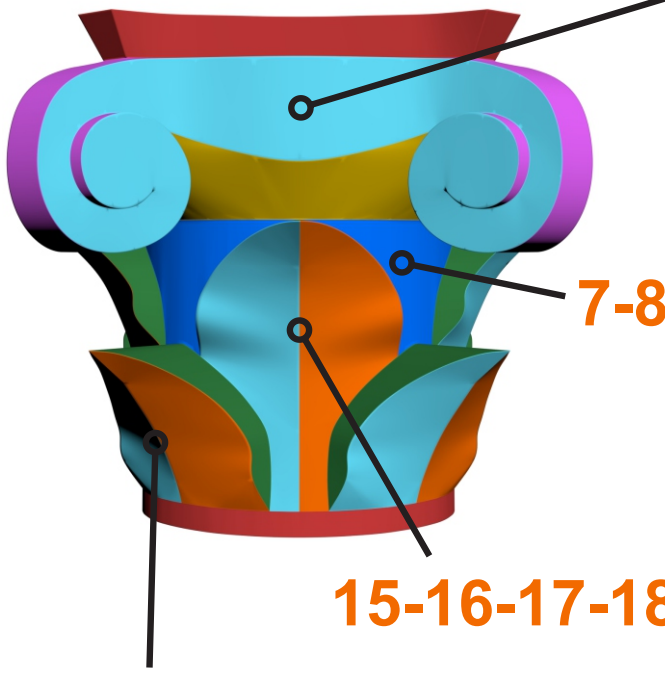

Top

Middle

Bottom

2-3-4-5 Identical parts

7-8-9-10

15-16-17-18

23-24-25-26

27

29

28

1

11-12-13-14

19-20-21-22

6

30

With the original height scale.
 Top section 300 mm
 Middle section 270 mm
 Bottom section 130 mm

Scale Sculptures

The size of the sculpture depends on the chosen format, with the original format being A4/Letter.

Format	Size
Original A4	100%
A3	140%
A2	200%
A1	280%
A0	400%