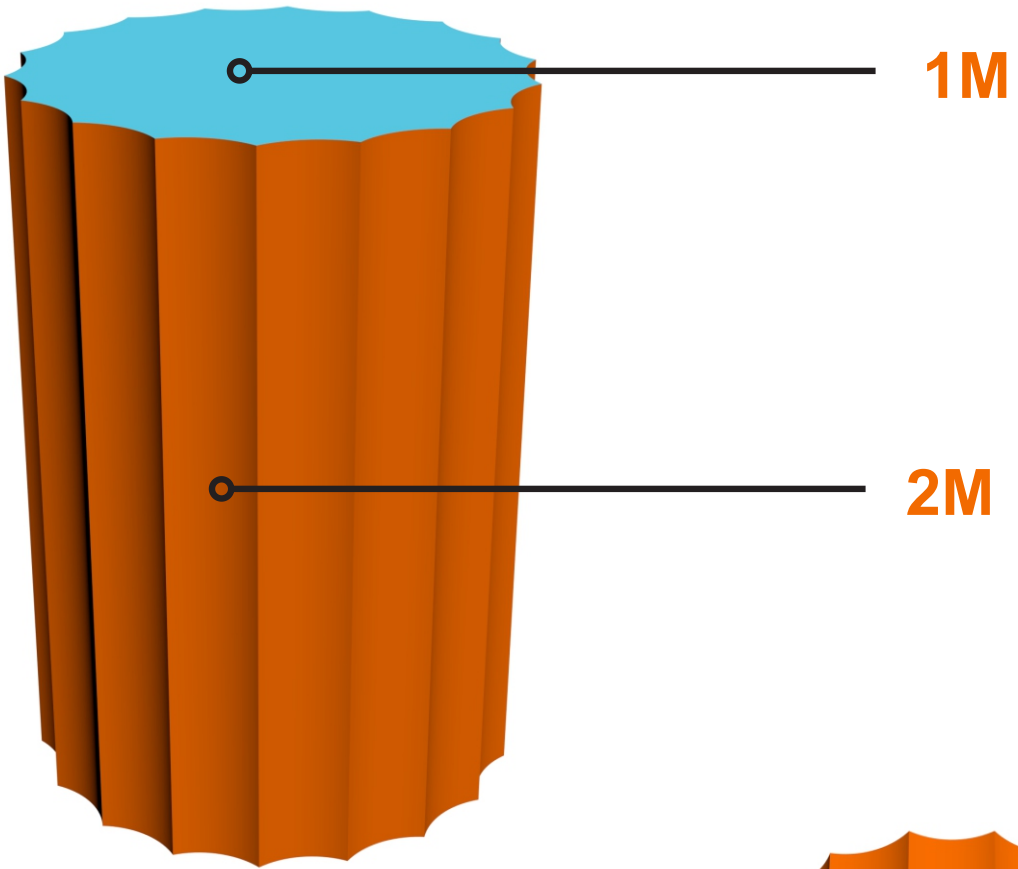

Top

Middle

Bottom

2-3-4-5 Identical parts

7-8-9-10

15-16-17-18

23-24-25-26

27

29

28

1

11-12-13-14

19-20-21-22

6

30

With the original height scale.
 Top section 300 mm
 Middle section 270 mm
 Bottom section 130 mm

Scale Sculptures

The size of the sculpture depends on the chosen format, with the original format being A4/Letter.

Format	Size
Original A4	100%
A3	140%
A2	200%
A1	280%
A0	400%