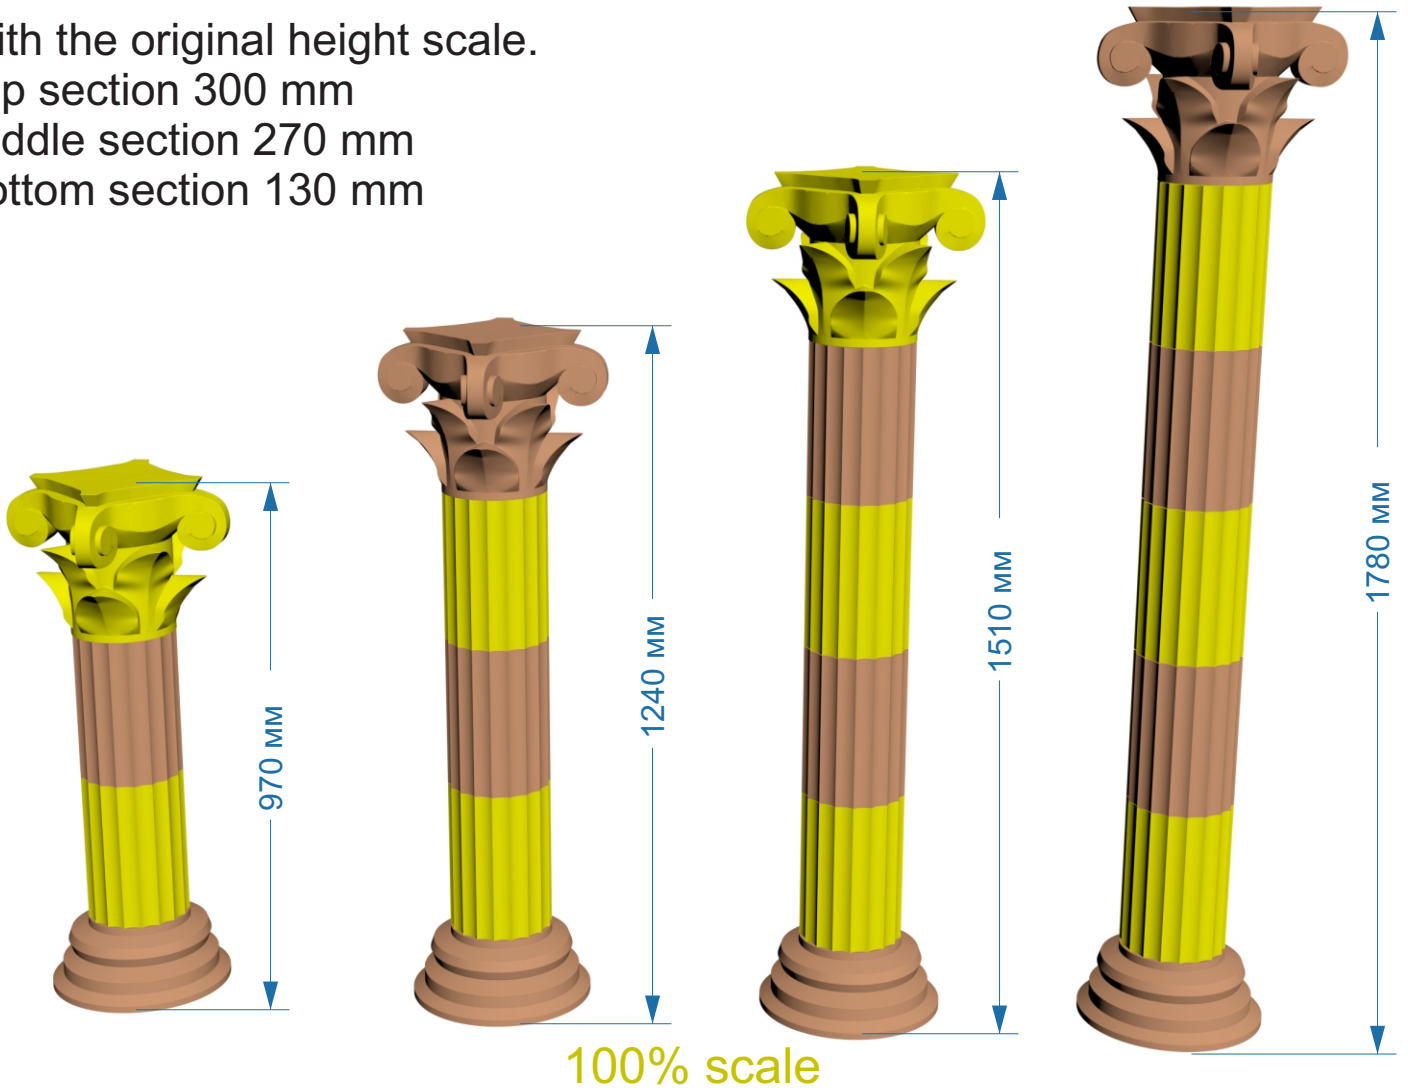

Top

Middle

Bottom

2-3-4-5 Identical parts

7-8-9-10

15-16-17-18

23-24-25-26

27

29

28

1

11-12-13-14

19-20-21-22

6

30

With the original height scale.
 Top section 300 mm
 Middle section 270 mm
 Bottom section 130 mm

Scale Sculptures

The size of the sculpture depends on the chosen format, with the original format being A4/Letter.

Format	Size
Original A4	100%
A3	140%
A2	200%
A1	280%
A0	400%