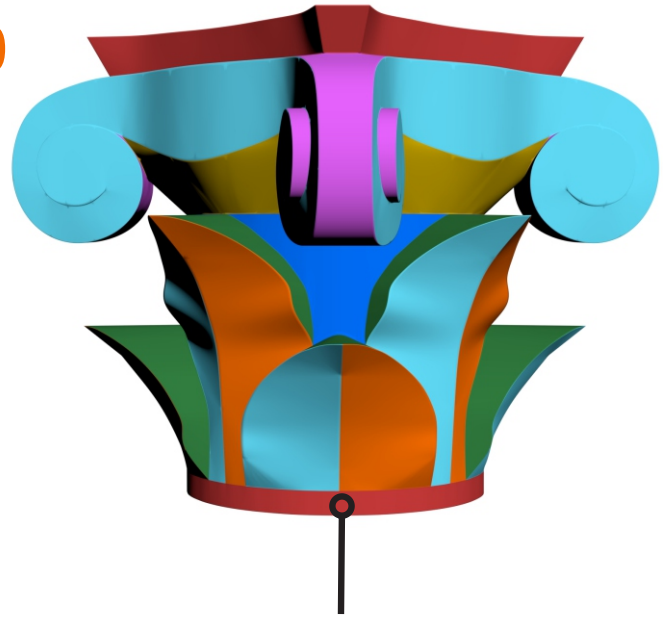

Top

Middle

Bottom

2-3-4-5 Identical parts

7-8-9-10

15-16-17-18

23-24-25-26

27

29

28

1

11-12-13-14

19-20-21-22

6

30

With the original height scale.
 Top section 300 mm
 Middle section 270 mm
 Bottom section 130 mm

Scale Sculptures

The size of the sculpture depends on the chosen format, with the original format being A4/Letter.

Format	Size
Original A4	100%
A3	140%
A2	200%
A1	280%
A0	400%