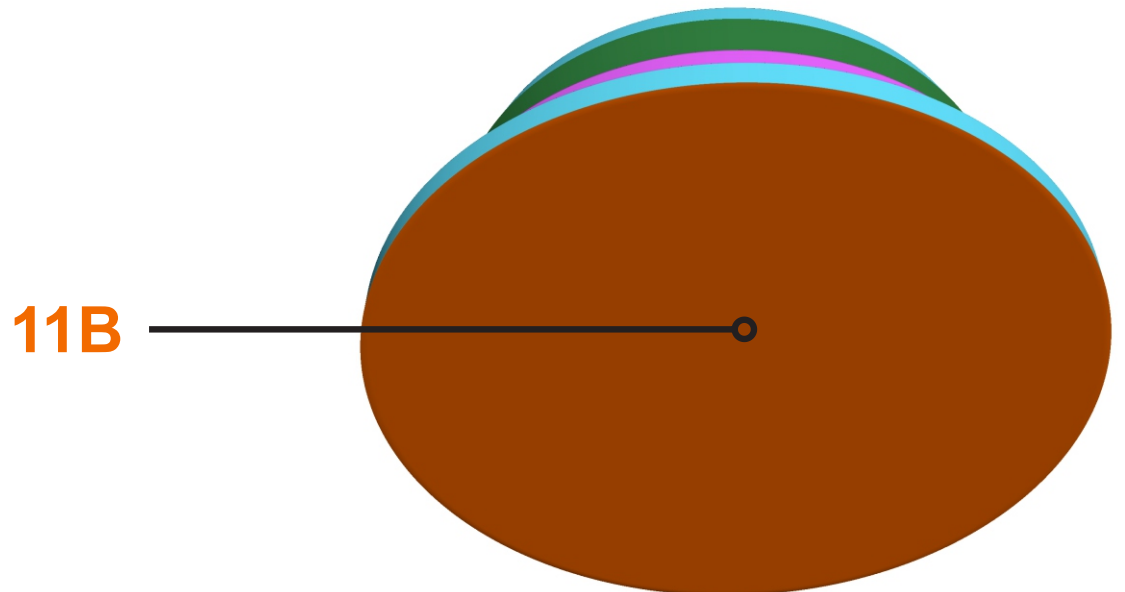

Top

Middle

Bottom

2-3-4-5 Identical parts

7-8-9-10

15-16-17-18

23-24-25-26

27

29

28

1

11-12-13-14

19-20-21-22

6

30

With the original height scale.
 Top section 300 mm
 Middle section 270 mm
 Bottom section 130 mm

Scale Sculptures

The size of the sculpture depends on the chosen format, with the original format being A4/Letter.

Format	Size
Original A4	100%
A3	140%
A2	200%
A1	280%
A0	400%