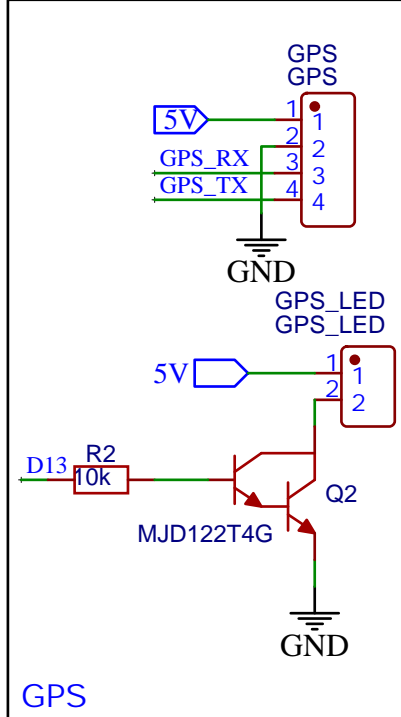

Arduino

Rotary Switch

GPS

Display

Photoresistor

Motors

Stepper

TITLE: Navigator REV: 1.0