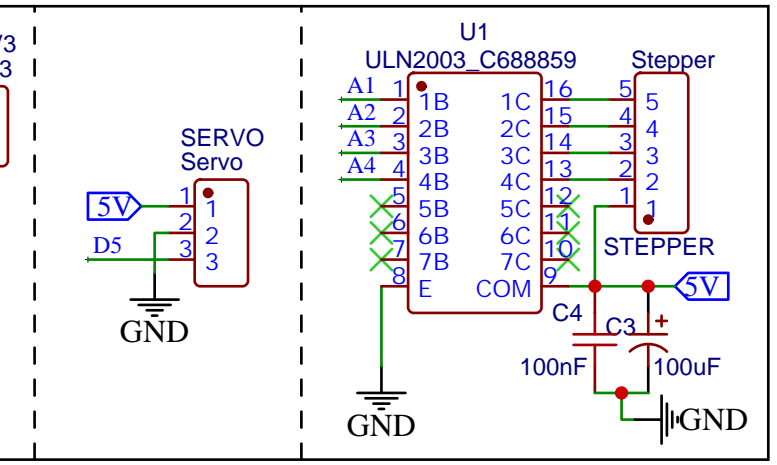

Arduino

Rotary Switch

GPS

Display

Photoresistor

Motors

Stepper

TITLE: Navigator REV: 1.0