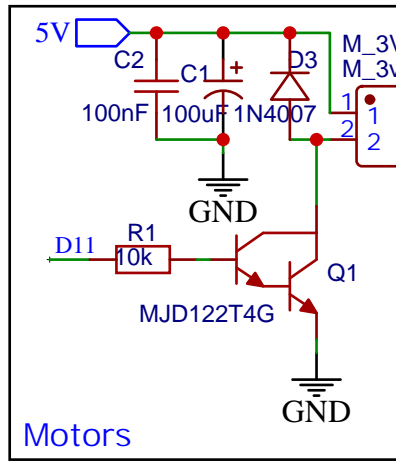

Arduino

Rotary Switch

GPS

Display

Photoresistor

Motors

Stepper

TITLE: Navigator REV: 1.0