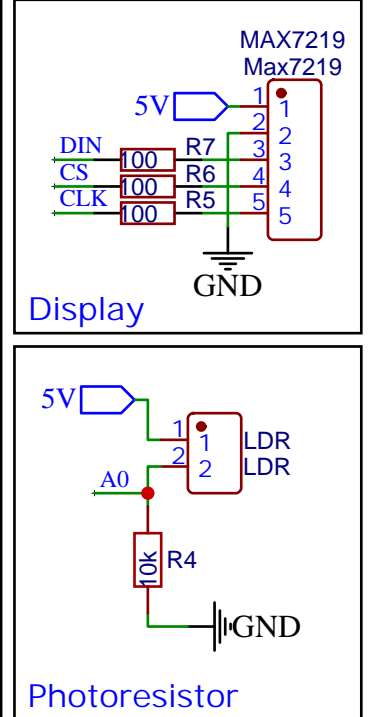

Arduino

Rotary Switch

GPS

Display

Photoresistor

Motors

Stepper

TITLE: Navigator REV: 1.0