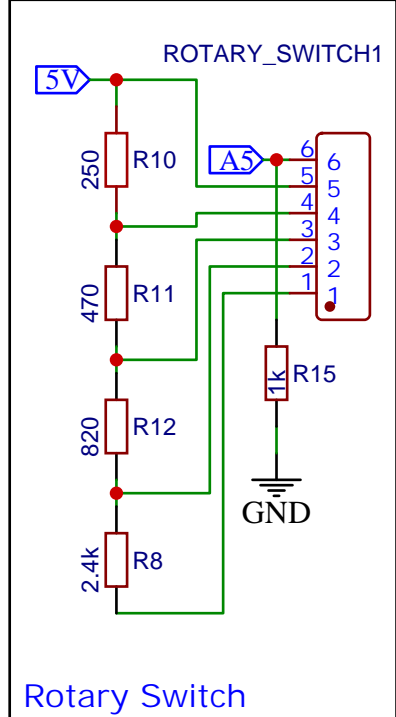

Arduino

Rotary Switch

GPS

Display

Photoresistor

Motors

Stepper

TITLE: Navigator REV: 1.0