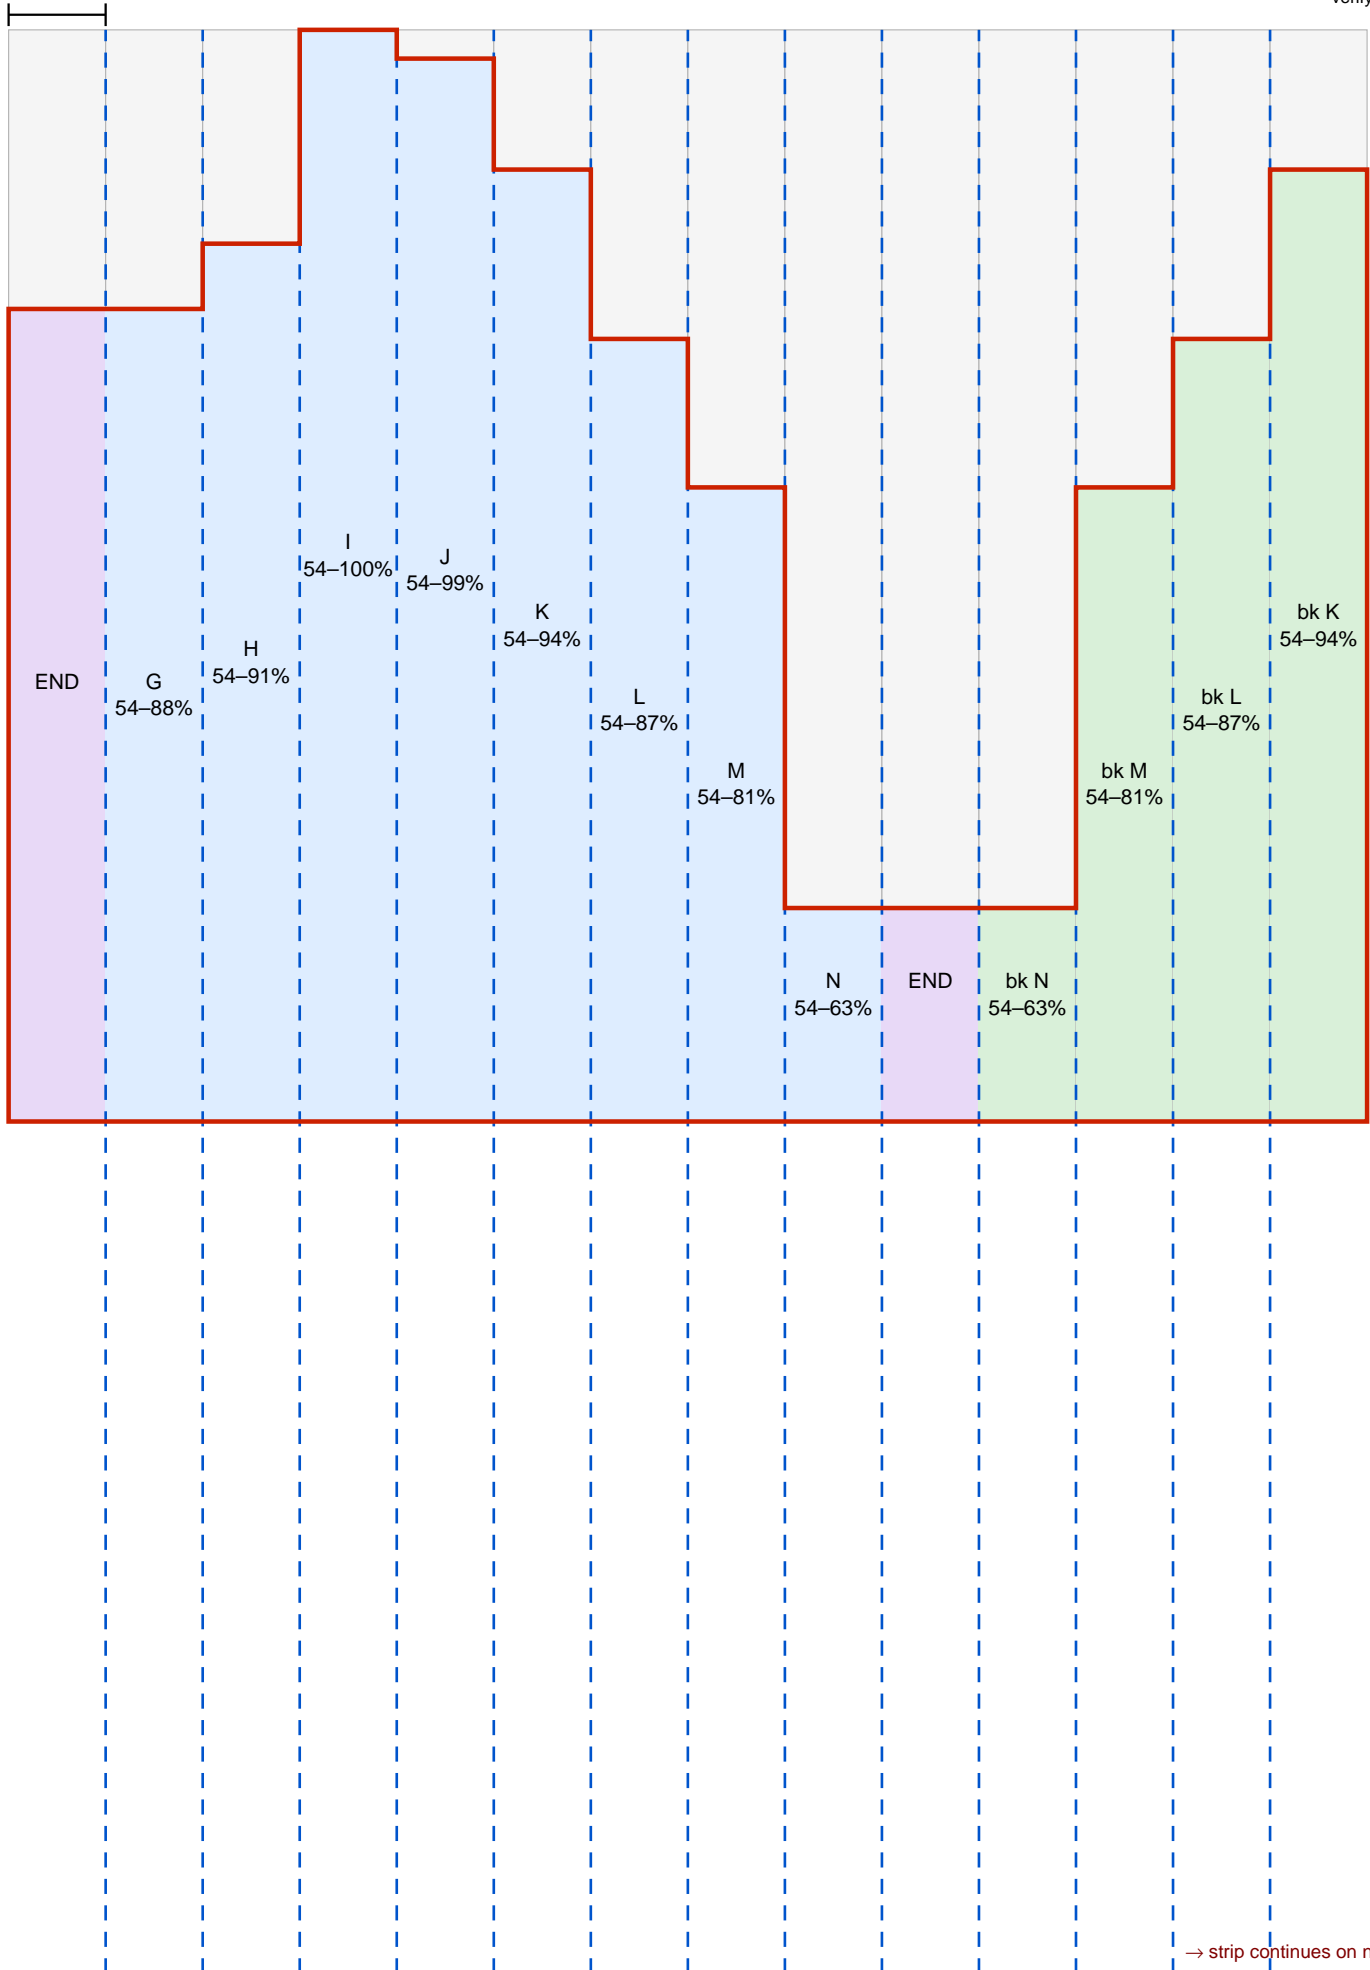

Row 3 - SIDE WALLS - Cols G,H,I,J,K,L,M,N

Strip order: END|G| H| I| J| K| L| M| N|END|N| M| L| K| J| I| H| G

★ PRINT AT 100% ACTUAL SIZE (not "fit to page") ★

Row 3 - SIDE WALLS - Cols G,H,I,J,K,L,M,N

Strip order: END|G| H| I| J| K| L| M| N|END|N| M| L| K| J| I| H| G

★ **PRINT AT 100% ACTUAL SIZE (not "fit to page")** ★

Page<2,10 of 2>
verify before cutting

← strip continued from previous page