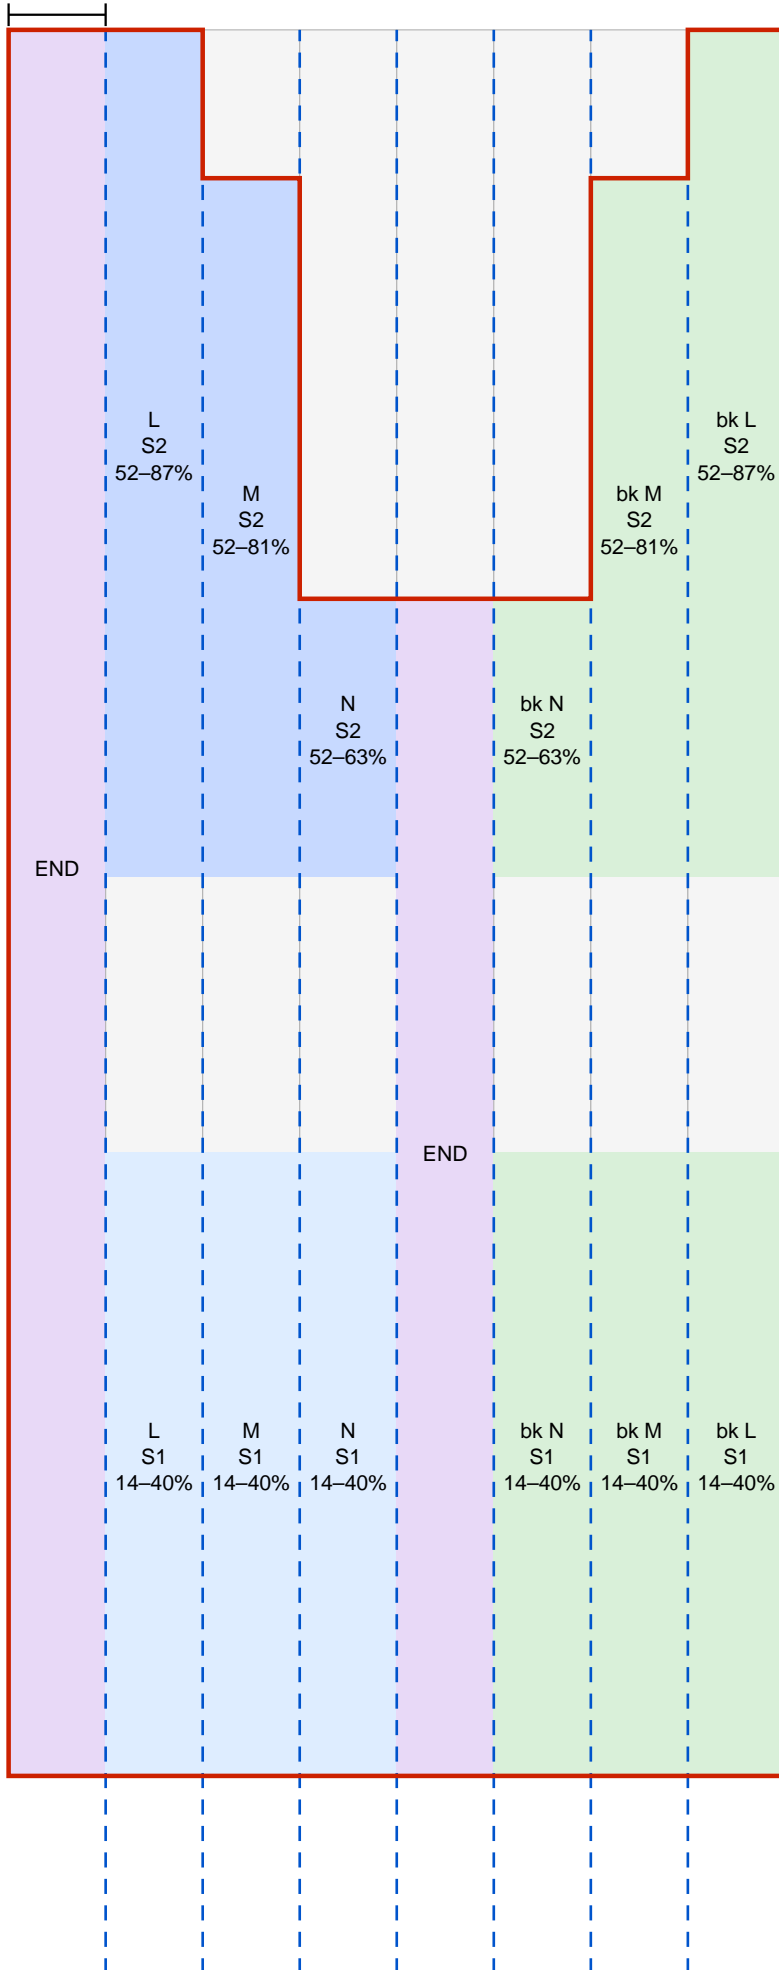

Row 4 · SIDE WALLS · Cols F (group 1/3)

Strip order: END|F|END|F

★ PRINT AT 100% ACTUAL SIZE (not "fit to page") ★

← 10mm →
verify before cutting

Row 4 - SIDE WALLS - Cols L,M,N (group 2/3)

Strip order: END|L| M| N|END|N| M| L

★ PRINT AT 100% ACTUAL SIZE (not "fit to page") ★

← 10mm →
verify before cutting

Row 4 - SIDE WALLS - Cols O,P,Q (group 3/3)

Strip order: END|O| P| Q|END|Q| P| O

★ **PRINT AT 100% ACTUAL SIZE (not "fit to page")** ★

← 10mm →
verify before cutting