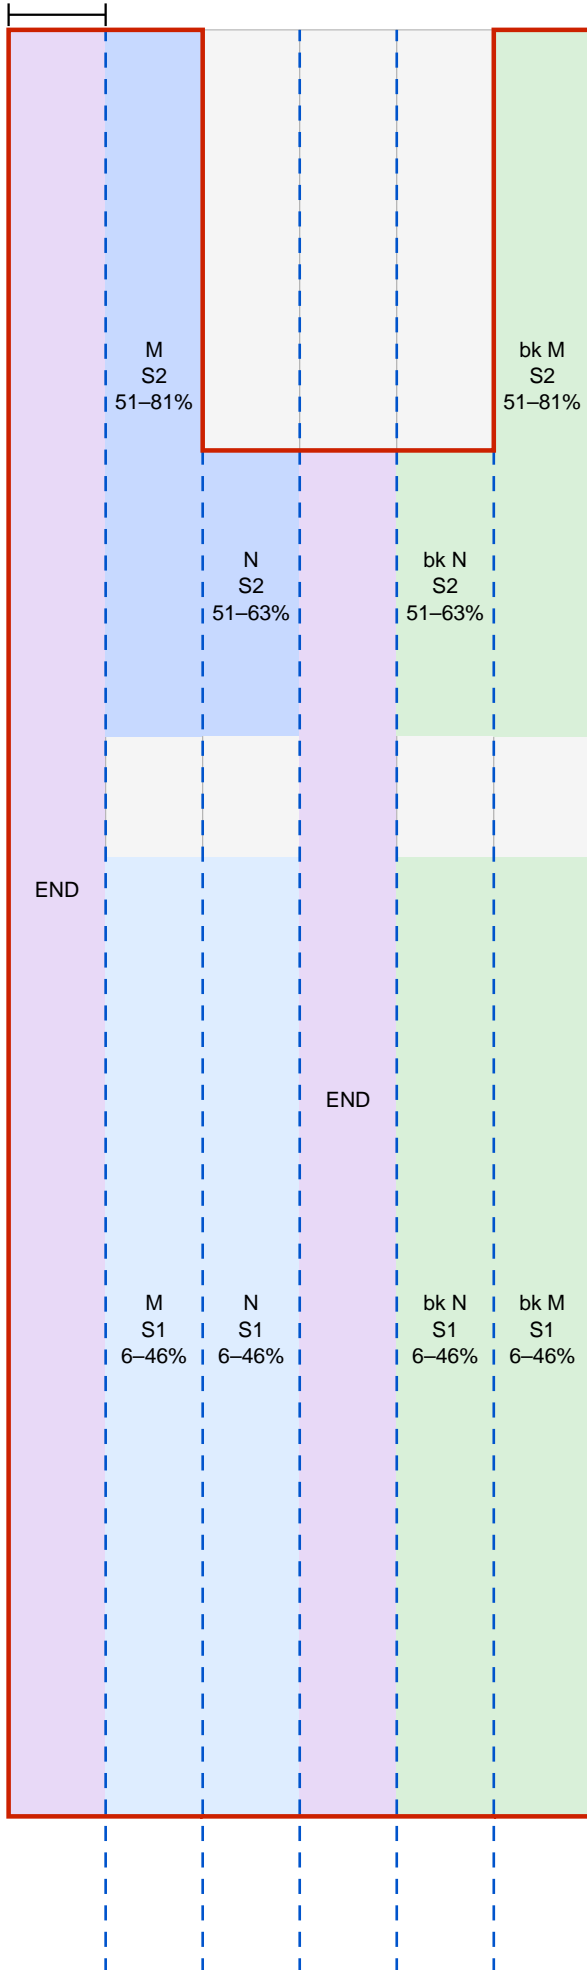

Row 5 - SIDE WALLS - Cols E (group 1/3)

Strip order: END|E|END|E

★ PRINT AT 100% ACTUAL SIZE (not "fit to page") ★

← 10mm →
verify before cutting

Row 5 - SIDE WALLS - Cols M,N (group 2/3)

Strip order: END|M| N|END|N| M

★ PRINT AT 100% ACTUAL SIZE (not "fit to page") ★

← 10mm →
verify before cutting

Row 5 - SIDE WALLS - Cols O,P,Q,R (group 3/3)

Strip order: END|O| P| Q| R|END|R| Q| P| O

★ PRINT AT 100% ACTUAL SIZE (not "fit to page") ★

← 10mm →
verify before cutting