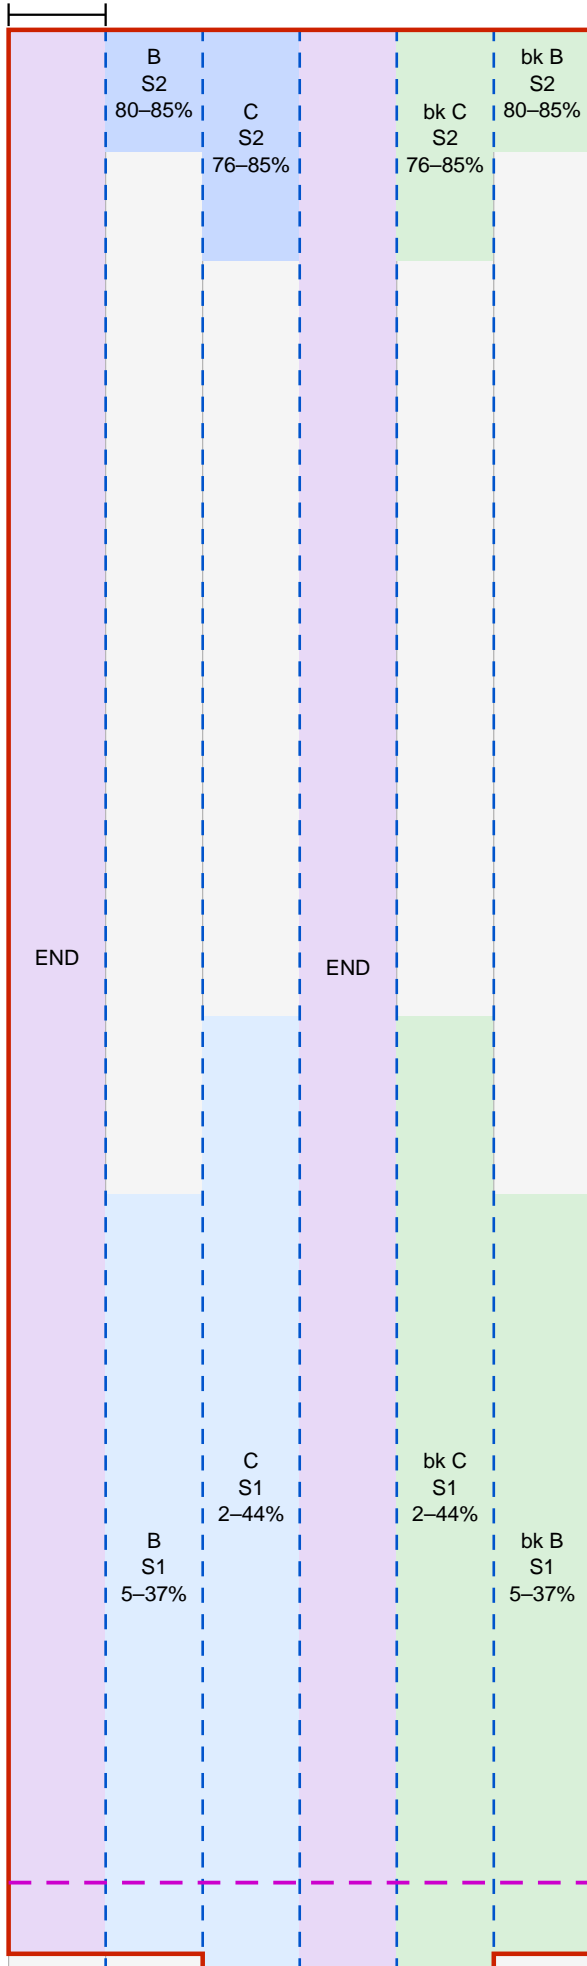

Row 9 - SIDE WALLS - Cols A (group 1/3)

Strip order: END|A|END|A

★ PRINT AT 100% ACTUAL SIZE (not "fit to page") ★

← 10mm →
verify before cutting

Row 9 - SIDE WALLS - Cols B,C (group 2/3)

Strip order: END|B|C|END|C|B

★ PRINT AT 100% ACTUAL SIZE (not "fit to page") ★

← align with next page

Row 9 - SIDE WALLS - Cols B,C (group 2/3)

Strip order: END|B|C|END|C|B

★ **PRINT AT 100% ACTUAL SIZE (not "fit to page")** ★

Row 9 - SIDE WALLS - Cols N,O,P,Q,R,S (group 3/3)

Strip order: END|N| O| P| Q| R| S|END|S| R| Q| P| O| N

★ PRINT AT 100% ACTUAL SIZE (not "fit to page") ★

← 10mm →
verify before cutting